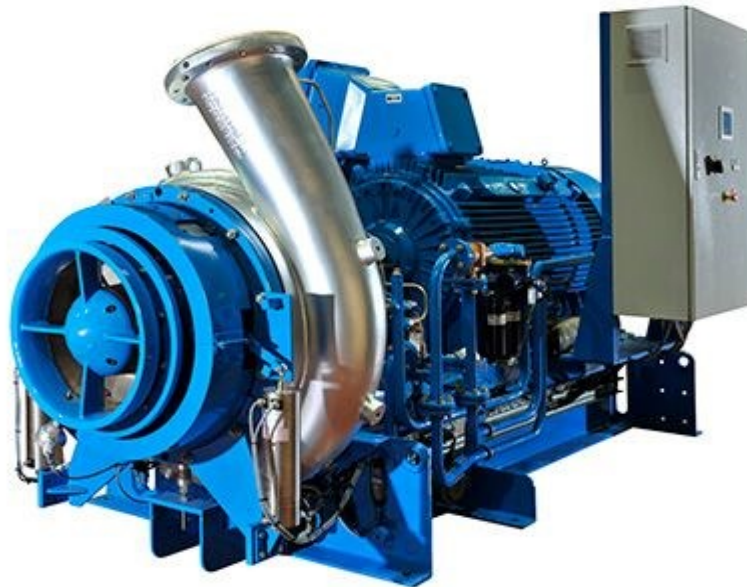

## Custom Designed

**GENERON** represents a complete line of Roots® centrifugal blower packages. Centrifugal blowers deliver high efficiencies while handling a wide range in turndown. Adjustable inlet guide vanes and diffuser vanes can be controlled to enhance unit performance. API Standard Centrifugal Blowers are available. Lube Oil Systems can be integrated to package base or in a console. Contact our experienced sales team at **713.937.5200** or **www.generon.com** for more information.

### FEATURING:

- 4,000 to 300,000 CFM**
- Horizontally split multi stage**
- Single Stage Pedestal Mount**
- Single Stage Integrally geared**
- Single Stage High Speed Turbo**
- Multiple Seal Arrangements**