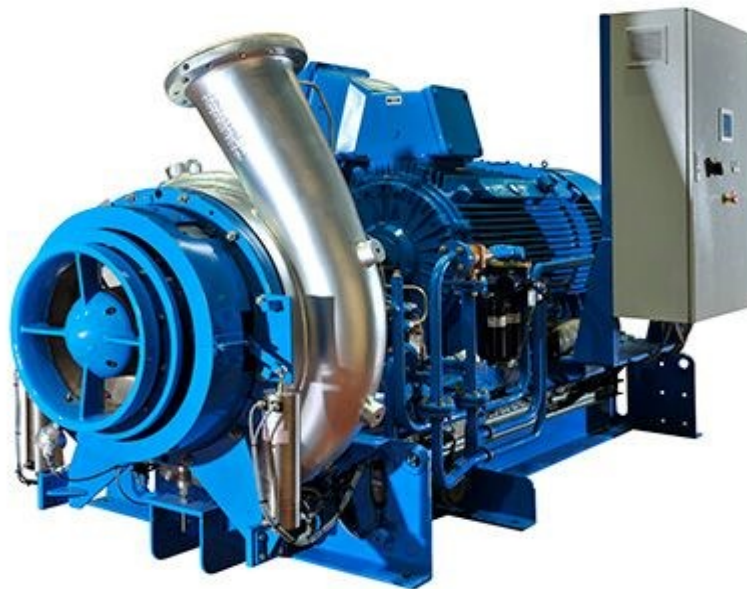

CENTRIFUGAL BLOWER PACKAGES

Custom Designed

GENERON represents a complete line of Roots® centrifugal blower packages. Centrifugal blowers deliver high efficiencies while handling a wide range in turndown. Adjustable inlet guide vanes and diffuser vanes can be controlled to enhance unit performance. API Standard Centrifugal Blowers are available. Lube Oil Systems can be integrated to package base or in a console. Contact our experienced sales team at **713.937.5200** or **www.generon.com** for more information.

FEATURING:

- 4,000 to 300,000 CFM**
- Horizontally split multi stage**
- Single Stage Pedestal Mount**
- Single Stage Integrally geared**
- Single Stage High Speed Turbo**
- Multiple Seal Arrangements**